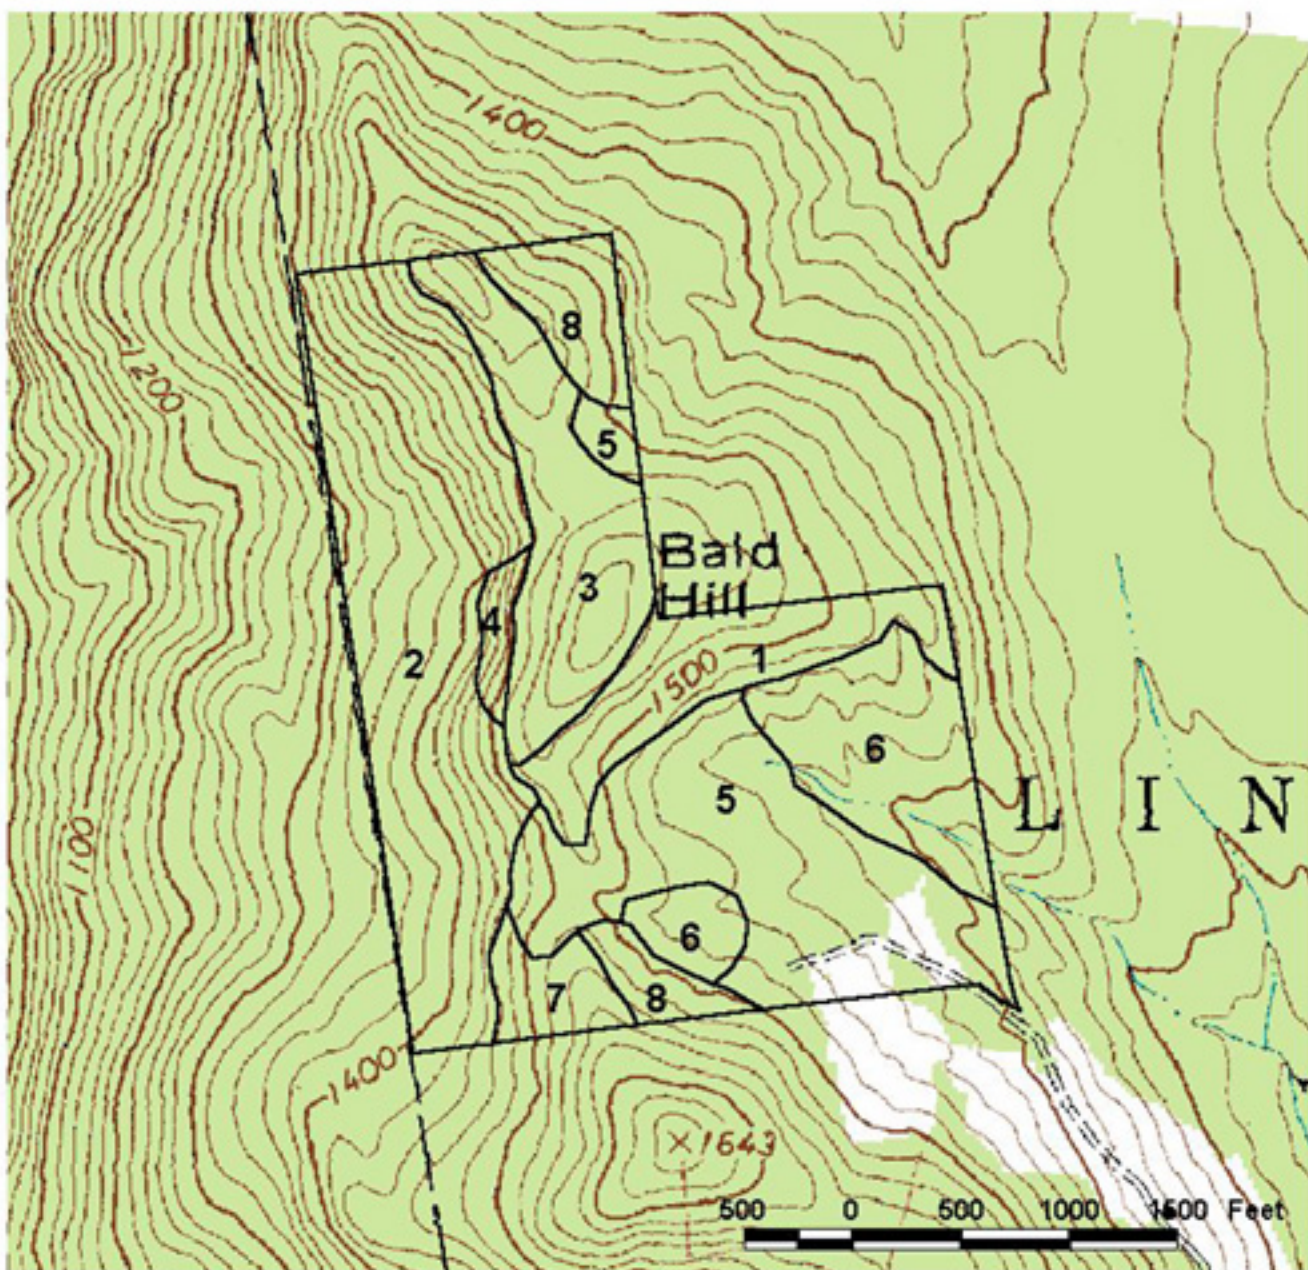

Map 1
Ecosystems of Colby Hill Town Forest, Lincoln, Vermont

Refer to Table 1 for definition of Ecosystem Codes.
Base map: Vermont Topographic Maps, Vermont Center for Geographic Information.
Parcel boundary provided by Kevin Behm, Addison County Regional Planning Commission.
Scale 1:15,840